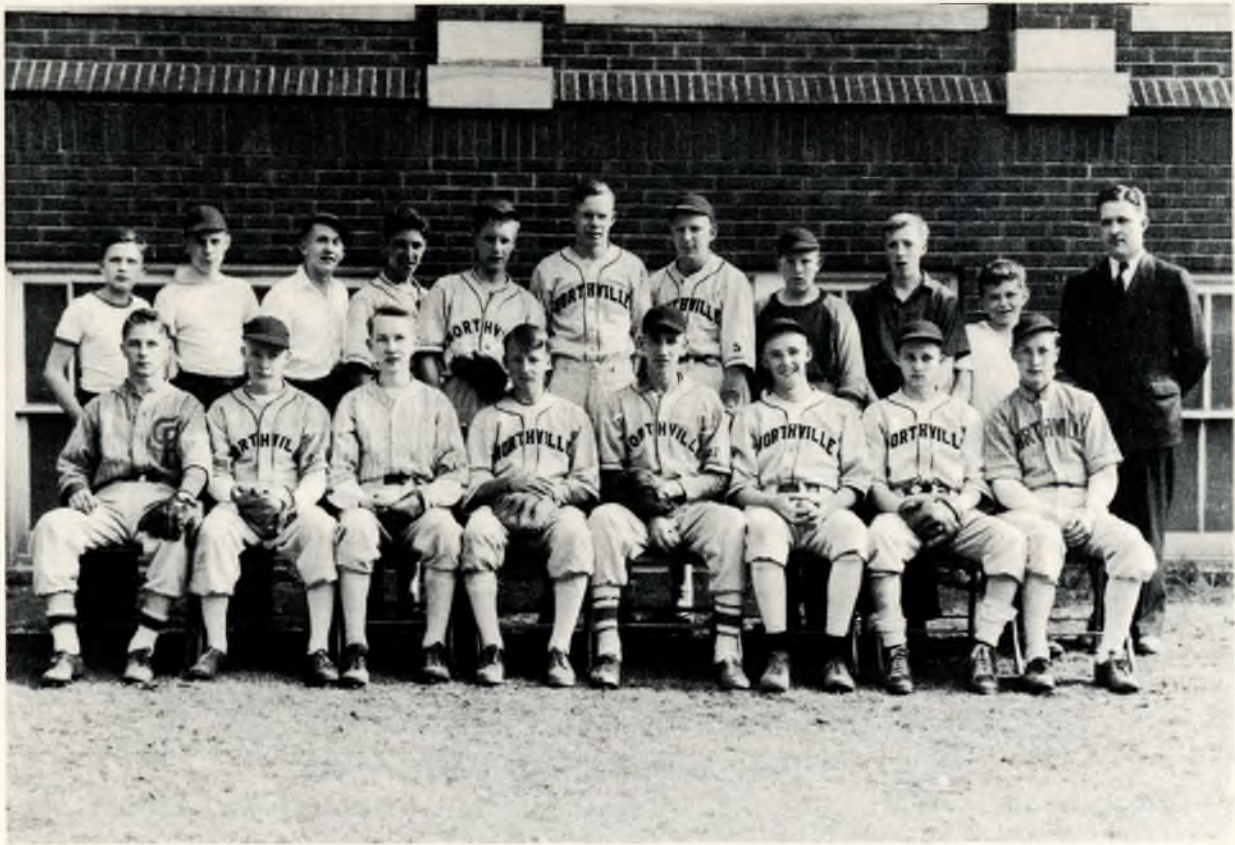

First Row (Left to Right): Kenneth Wolfe; Fred Robinson; Louis Eaton; Jim LaRue; Ray Hartner; Bob Orr; James Funke; Lawrence McArthur. Second Row (Left to Right): Don Kreeger, Manager; Carter Church; Don Barnard; Frank Bongiovanni; John Norton; Jim Beall; Don Kimmel; Robert Beasley; Fred Sterner; Alex Funke, Manager; Harry Smith, Coach.

BASEBALL

Schedule			We	They
April 28	Plymouth	there	4	9
May 2	Berkley	there	2	5
May 4	Trenton	here	2	1
May 9	Melvindale	here	5	3
May 11	Redford Union	there	5	4
May 16	Van Dyke	here	3	2
May 18	Berkley	here	3	6
May 23	Trenton	there	8	2
May 25	Melvindale	there		
May 29	Redford Union	here		
June 1	Van Dyke	there		
June 6	Plymouth	here