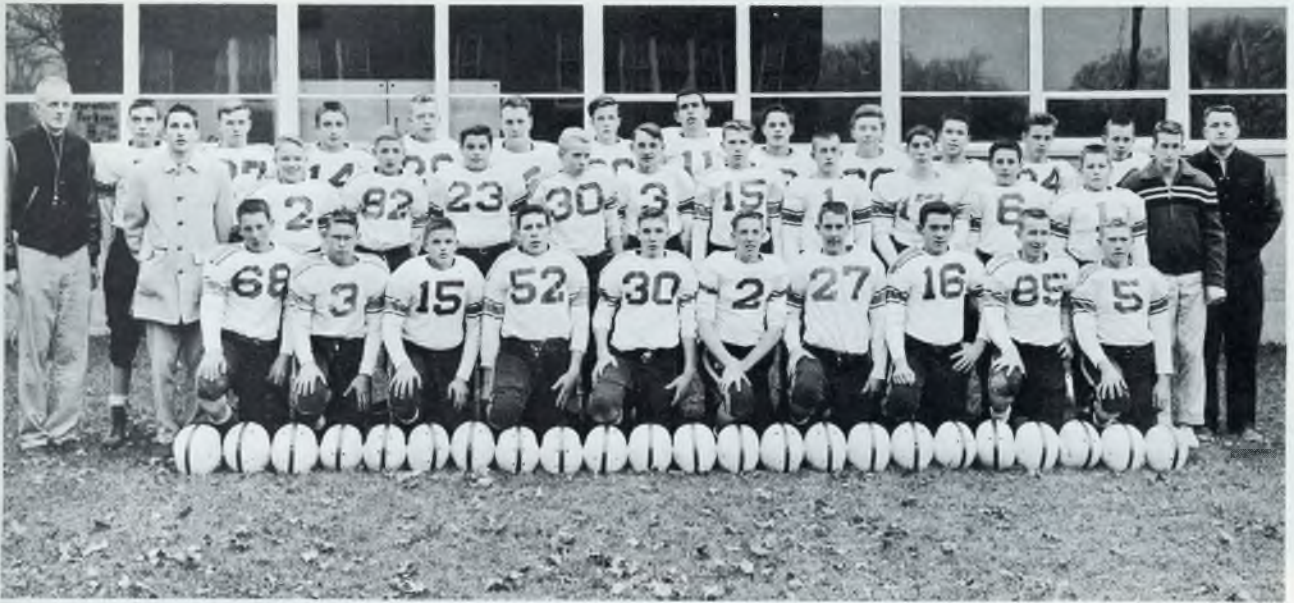

RESERVE FOOTBALL

Mr. Anderson, Willis, Eastland, Bathey, Scherkey, Hering, Ritter, Doan, Loynes, Hopper, Willing, Kucinskis, Hilton, Mr. Johnston
Frid, Steeper, Kohs, Niemi, Herman, Hay, Slattery, Stuber, Reuter, Nitzel, Tuck, White
O'Hare, Leavenworth, Kohs, Nash, Petrock, Johns, Hammond, Trotter, Ware, Kernozek