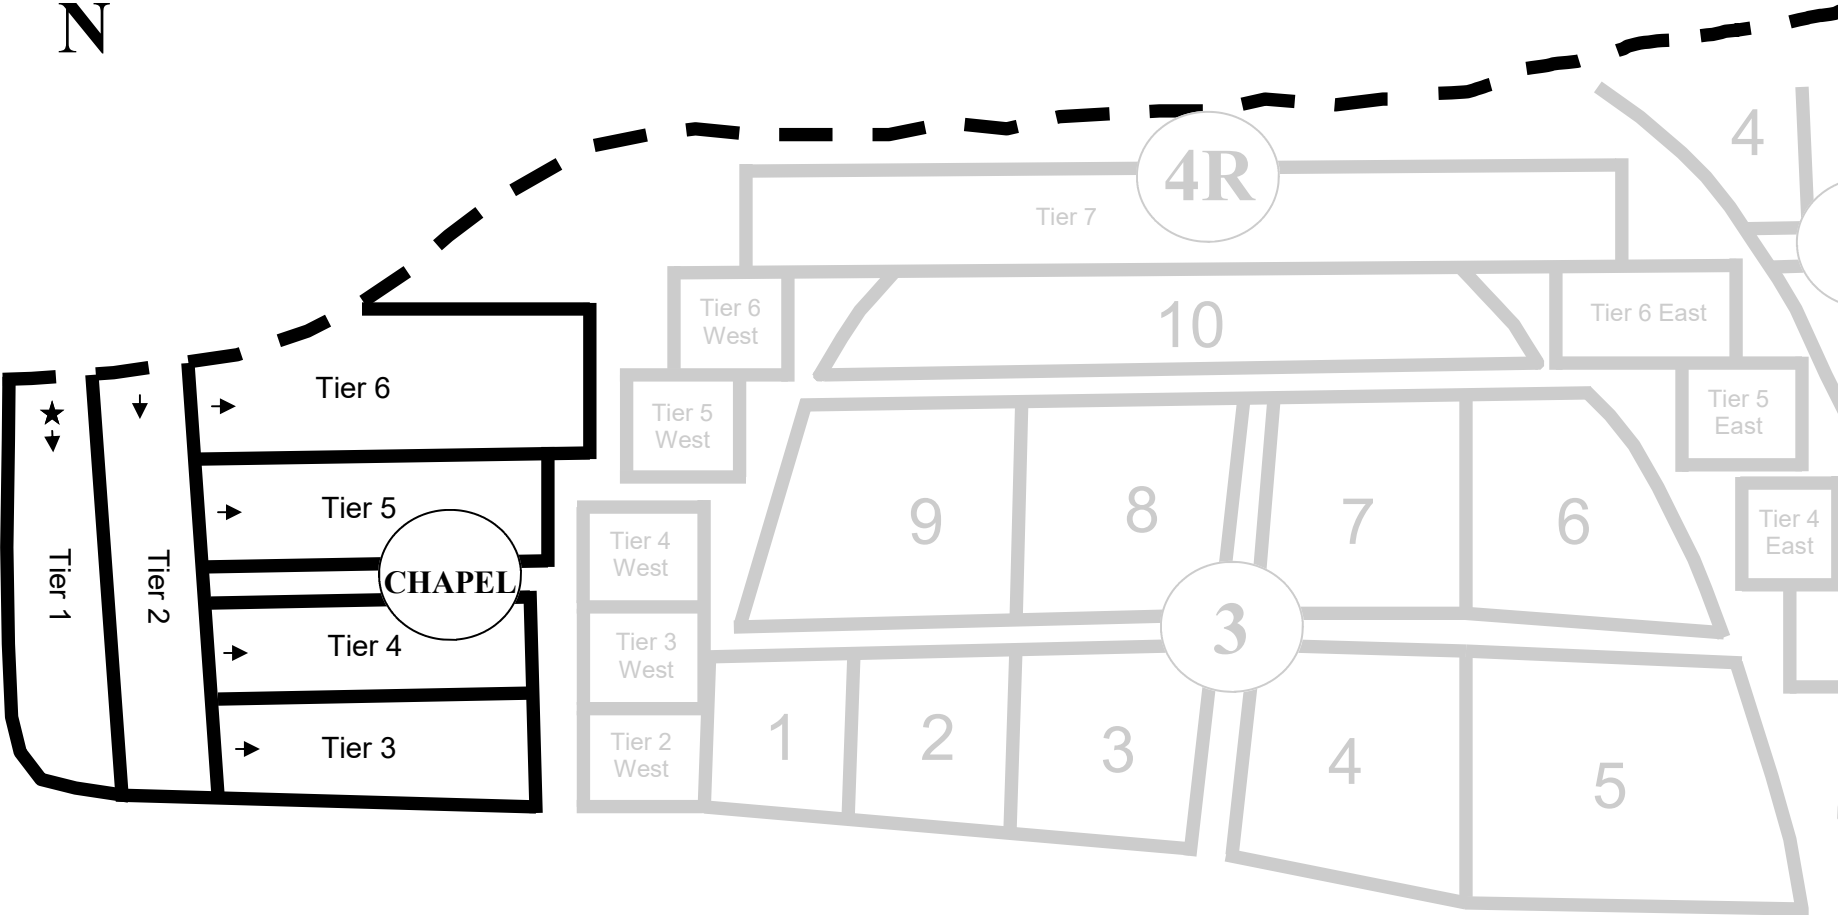

Chapel

- ★ Start of Section transcription
- Start and direction of Tier transcription

Chapel

Tier 1

CHARGO	Mary Ann <i>JAVORSKI</i> / <i>JENNERS</i>	"Mother", Dec. 14, 1925 - Mar. 4, 1990 (d. in Ann Arbor, MI)
CHARGO	Zolie	"Father", June 6, 1916 - Oct. 11, 1974 (d. in Farmington, Oakland Co., MI)
TRIAN TIS	John	1891 - 1969 (d. Feb. 15, 1969 in Livonia, Wayne Co., MI)
ASIMACOPOULOS	Georgia <i>LEVIDIOTES</i>	"Wife", 1919 - 1994 (d. Feb. 20, 1994 in Superior Twp, Washtenaw Co., MI as Georgia POULOS)
ASIMACOPOULOS	John	"Husband", 1900 - 1991 (d. Feb. 27, 1991 in Farmington Hills, Oakland Co., MI as John POULOS)
ASIMACOPOULOS	Panayiota <i>STAMAT</i>	"Wife", 1902 - 1945 (d. Oct. 25, 1945 in Detroit; per obit, died as Pansy POULOS)