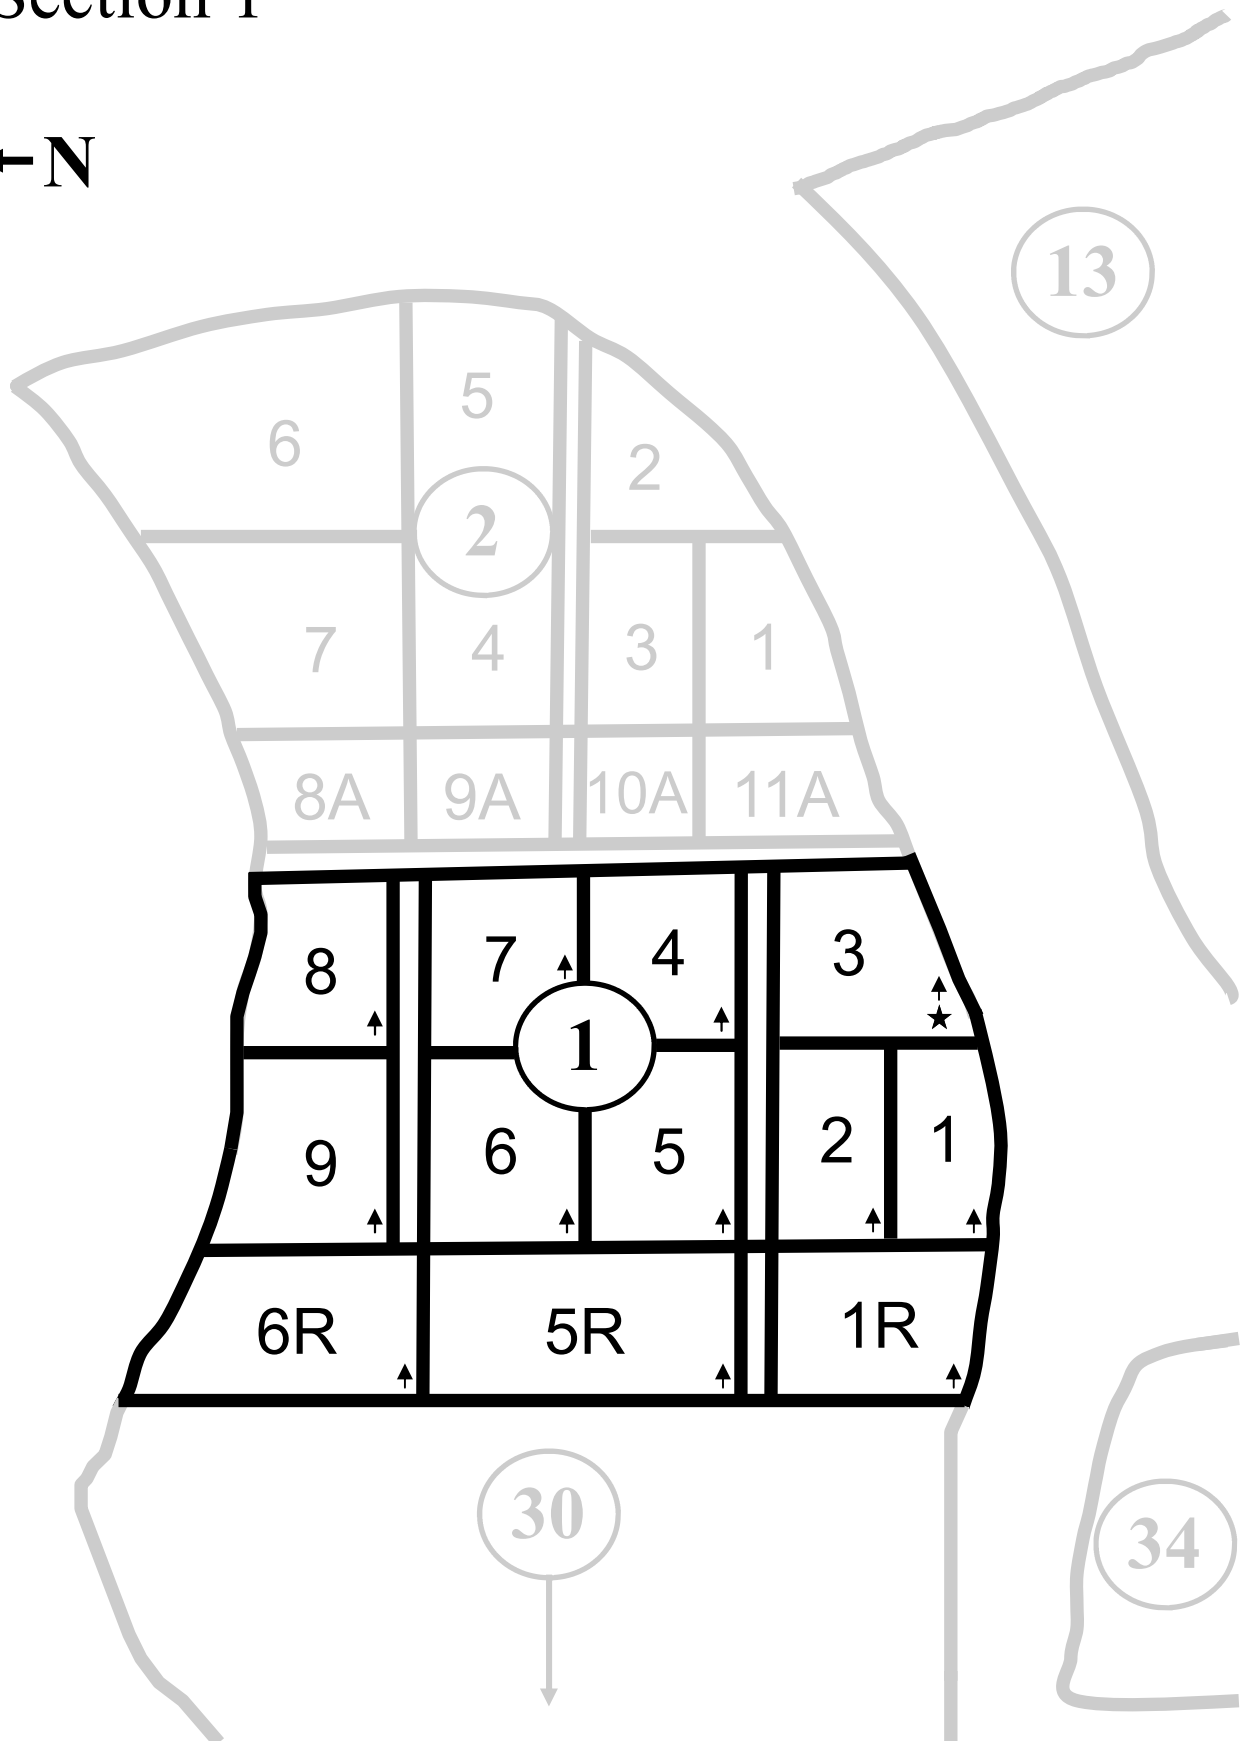

Section 1

← N

- ★ Start of Section transcription
- ➔ Start and direction of Lot transcription

Section 1
Family Lots

	FAMILY	ACQUIRED BY	DATE
Lot 1	Barnum / Pomeroy	Mary Pomeroy & L. H. Barnum	Oct. 23, 1899
Lot 2	Capell	n/a	n/a
Lot 3	Johnson	Harley D. Johnson	July 31, 1897
Lot 4	Pomeroy	Geo B. Pomeroy & Mary Johnson	Nov. 25, 1903
Lot 5	Ambler	Wm E. Ambler	Oct. 8, 1908
Lot 6 West	Wood	Hubert Wood	Aug. 23, 1923
Lot 6 East	Lyke	n/a	n/a
Lot 7	Strautz	n/a	n/a
Lot 8	Gaffield / Malley	n/a	n/a
Lot 9	Nevison	n/a	n/a

Section 1

Lot 3

Row 1

JOHNSON	Eliza A. <i>GRISWOLD</i>	"His Wife, Mother", 1828 - 1870 (d. Nov. 24, 1870 in Plymouth)
JOHNSON	Clinton <i>Hoel</i>	American Legion, "Father", 1819 - 1896 (d. Dec. 28, 1896 in Northville)
JOHNSON	Mary N. <i>POMEROY</i>	"His Wife", 1838 - 1910 (d. Feb. 3, 1910 in Northville)
JOHNSON	Edward <i>Howell</i>	Mich. Corp. 175 Aero Sq., American Legion "Chauffeur", 1899 - Mar. 9, 1939 (d. in Detroit)
JOHNSON	Rachel M. <i>STEVENS</i>	"His Wife", 1876 - 1912 (d. Sept. 4, 1912 in Northville)
JOHNSON	Harley D.	1870 - 1925 (d. Mar. 2, 1925 in Detroit) (footstone missing)

Lot 7

Row 1

STRAUTZ	Mary <i>MEISNER</i>	"Mother", Feb. 14, 1861 - May 10, 1935 (d. in Northville)
STRAUTZ	Carl G.	"Father", Jan. 12, 1860 - Oct. 12, 1923 (d. in Northville)

Row 2

BURRELL	Emma M. <i>STRAUTZ</i>	July 2, 1916 - Nov. 29, 2002
STRAUTZ	Wm. F.	"Husband", 1891 - 1951 (d. Mar. 21, 1951 in Plymouth)
STRAUTZ	Beverly <i>Joice</i> <i>MECKLENBURG</i>	"Mother", 1931 - 1963 (d. Oct. 19, 1963 in Ann Arbor, MI)
STRAUTZ	Robert L.	"Father", 1932 - 1992 (d. Apr. 28, 1992 in Wyandotte, Wayne Co., MI)

Lot 8

GAFFIELD	Jean Marjorie	Oct. 28, 1917 - July 13, 1923 (d. in Northville) (this shared stone first appeared in the 1990 transcription, and it was recorded in Sec 30)
GAFFIELD	Baby	Jan. 14, 1954

buried elsewhere in lot: