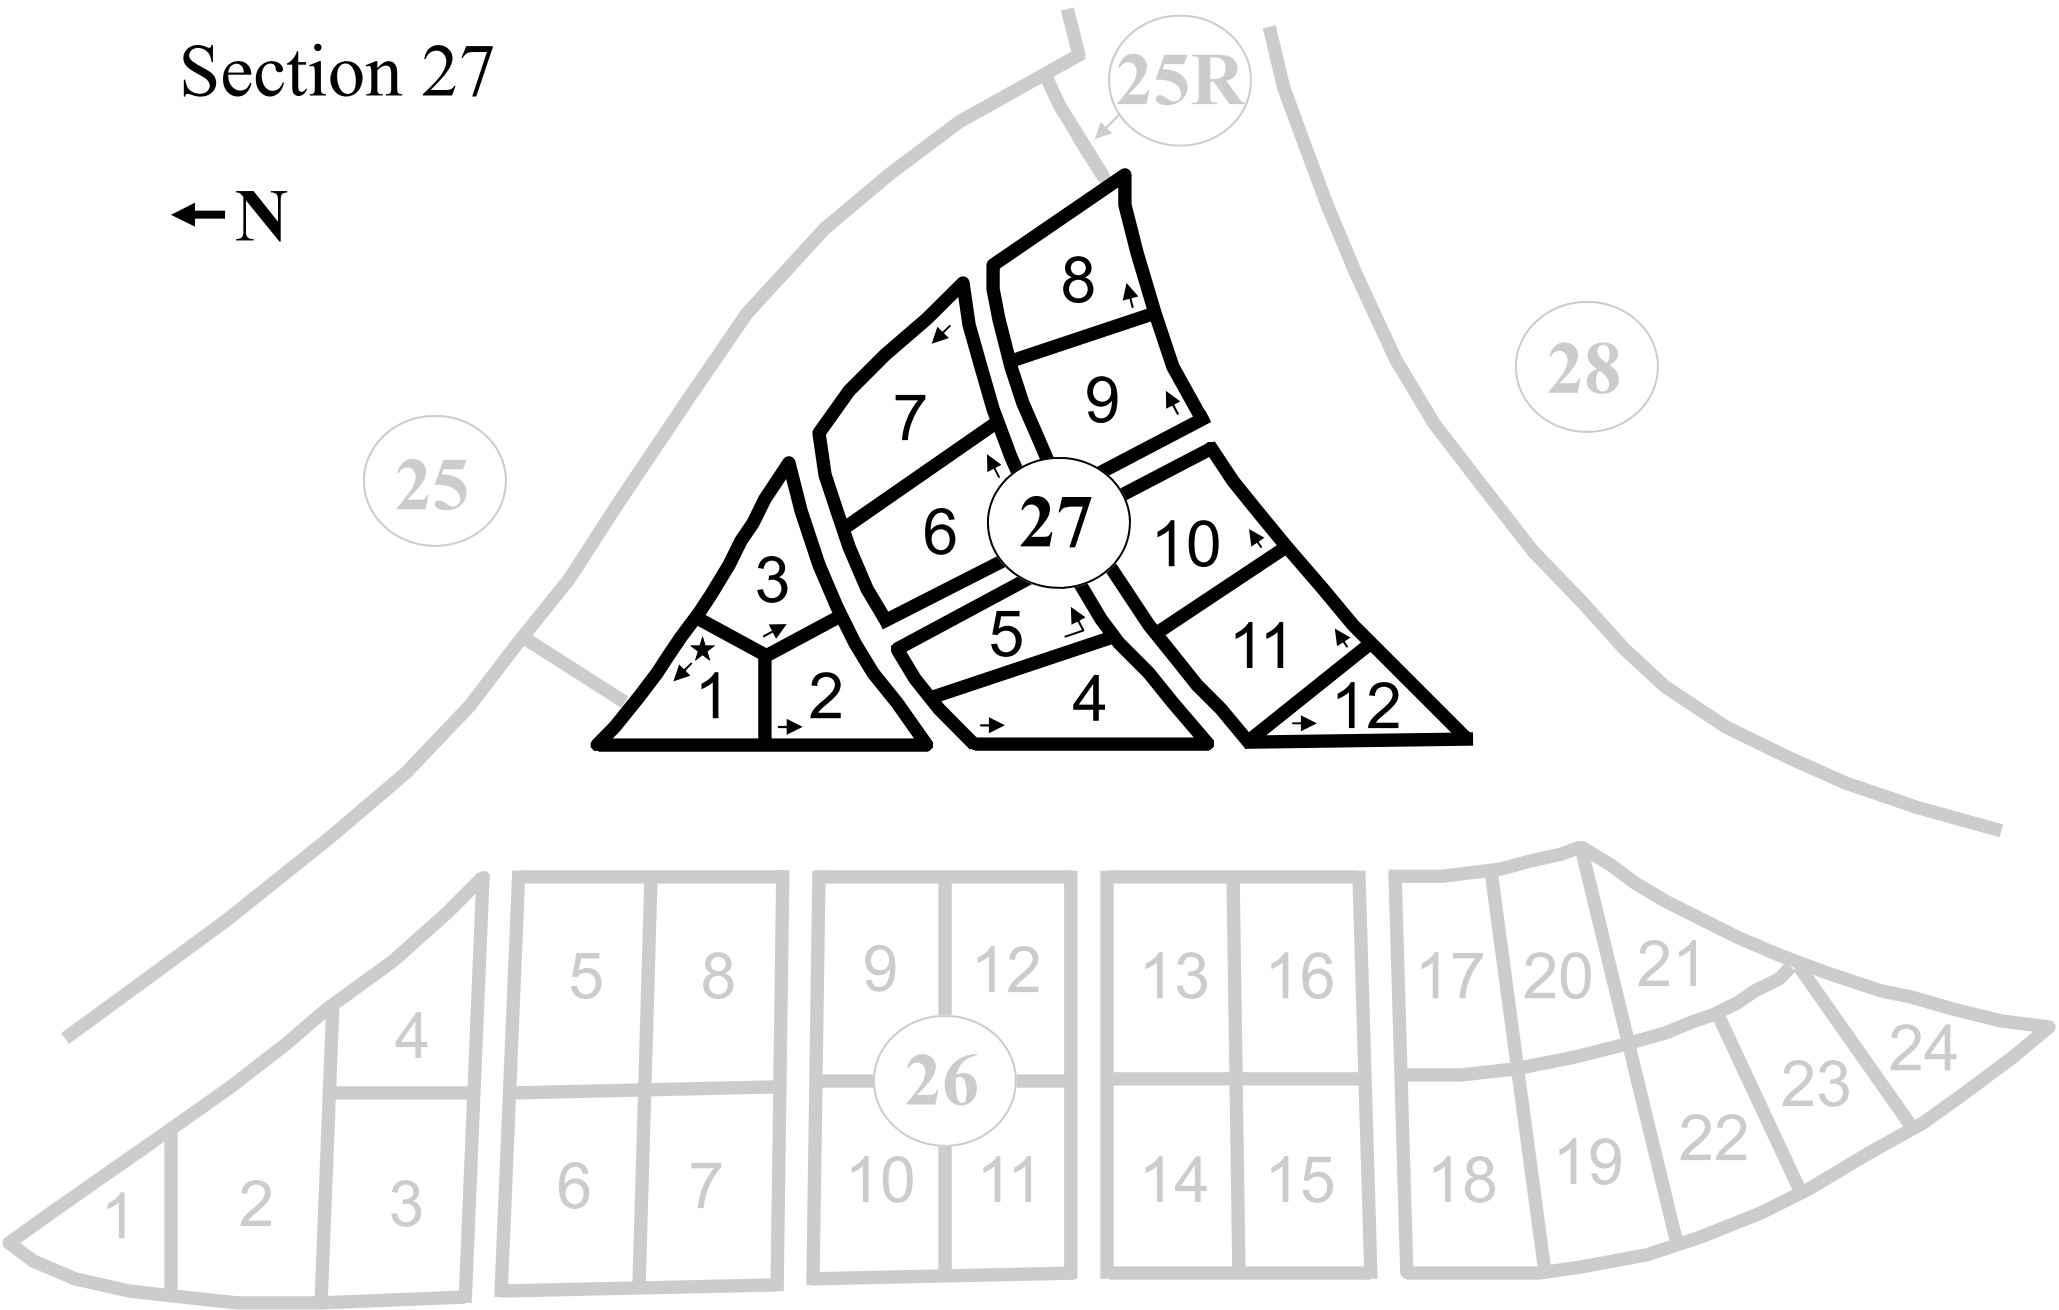

Section 27

- ★ Start of Section transcription
- ➔ Start and direction of Lot transcription

Section 27
Family Lots

	FAMILY	ACQUIRED BY	DATE
Lot 1	Brockmiller / Hollis	Mary Miller	Apr. 26, 1900
Lot 2	Covert	Isadore M. Covert	July 15, 1896
Lot 3	Burgess	C. E. Burgess	Nov. 13, 1901
Lot 4	Simmons	Frank S. Fry & wife	Feb. 7, 1903
Lot 5	Williams	George Williams	Apr. 19, 1897
Lot 6	Whipple	Mrs. Lucy Whipple	Feb. 10, 1903 ¹
Lot 7	Balko	John Balco [<i>sic</i>]	Aug. 30, 1906
Lot 8	Gardner	Mark A. Gardner ²	Sept. 27, 1902 ³
Lot 9	Olm	Fred Olm	May 4, 1907
Lot 10	Clark	Roy G. Clark	Oct. 7, 1902
Lot 11	Sessions	Edward Sessions	n/a
Lot 12	Martin	Mrs. E. A. Roe ⁴	Apr. 12, 1897

¹ date also recorded as Mar. 29, 1907

² west half of lot sold to William Gardner, probably in 1907

³ date also recorded as Jan. 17, 1903

⁴ lot was originally purchased for husband Ambrose Roe, who died on Oct. 1, 1896; this family is now buried in Sec 30; no record of transfer to the Martin family